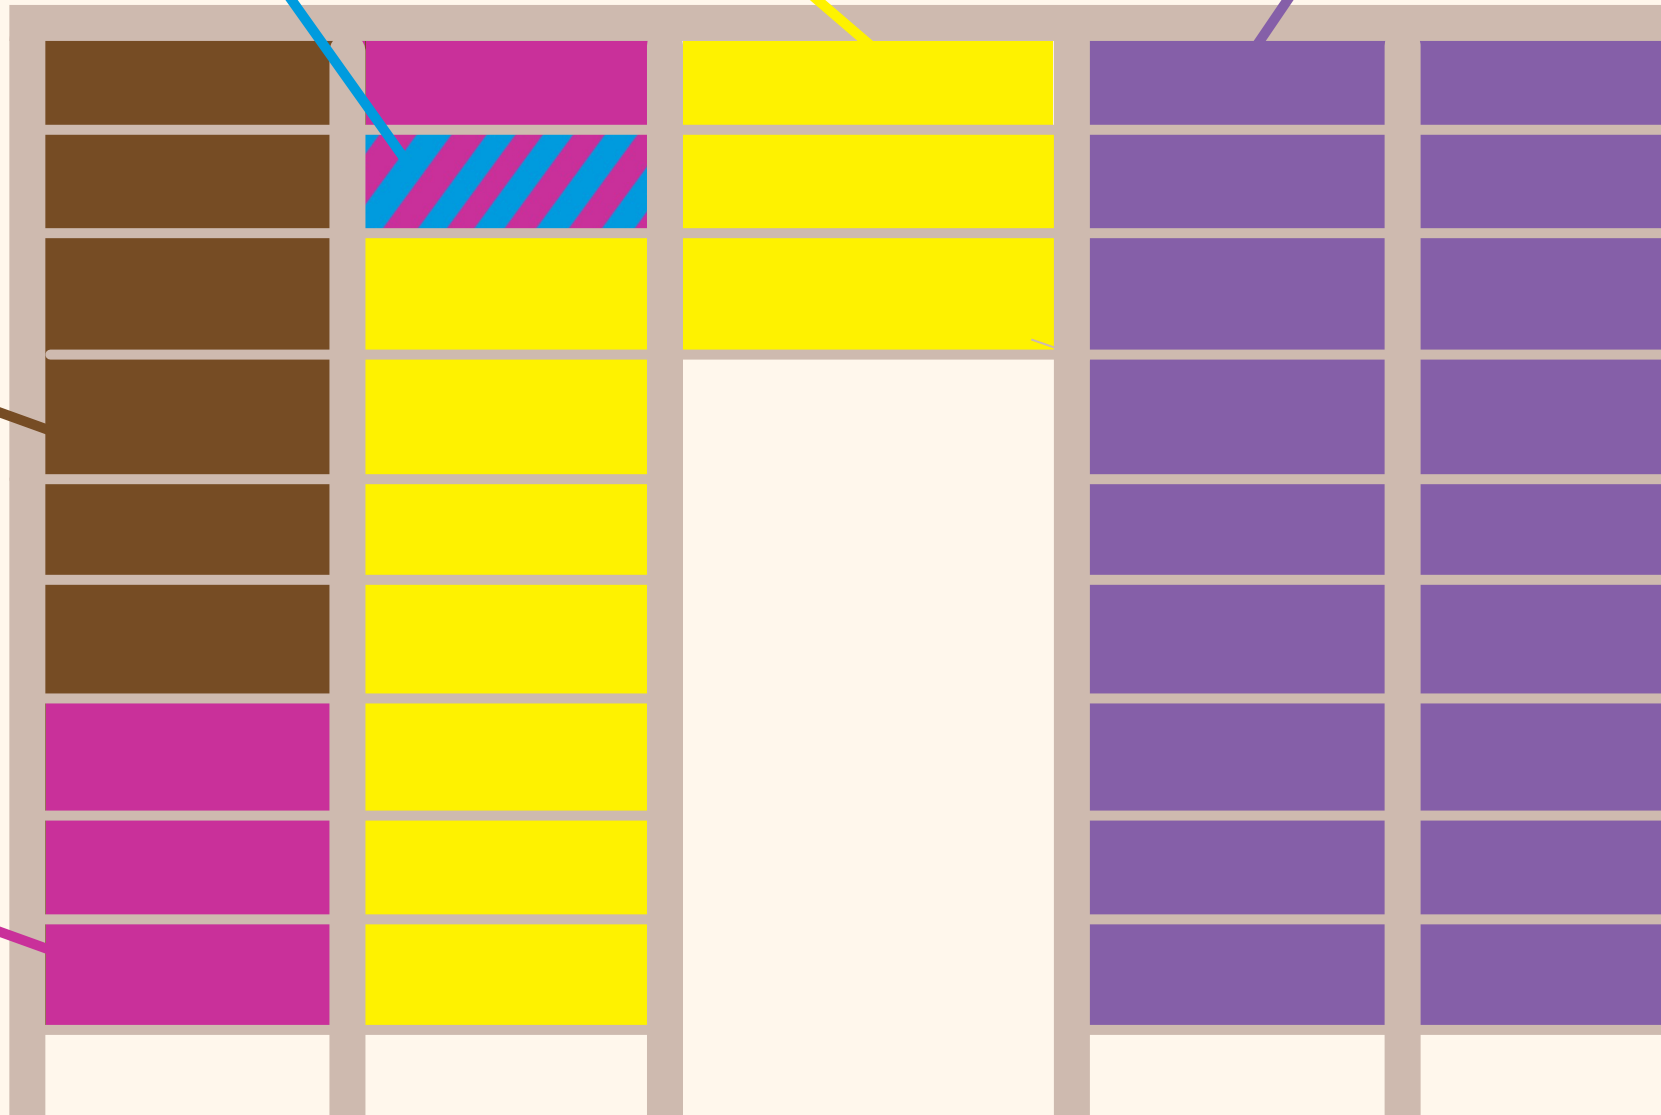

Philip Roth Personal Library

Shelf Key

Philip Roth Personal Library

CT, Kitchen

CT, Studio

CT, Bedroom

NY, Bedroom

NY, Living Room

WEST WALL

Philip Roth Personal Library

CT, Den

CT, Living Room

EAST WALL

Philip Roth Personal Library

■ CT, Den

■ CT, Library Room

SOUTH WALL

Philip Roth Personal Library

CT, Library Room

CT, Library Room

REAR WALL

Philip Roth Personal Library

■ CT, Library Room

NORTH CASE