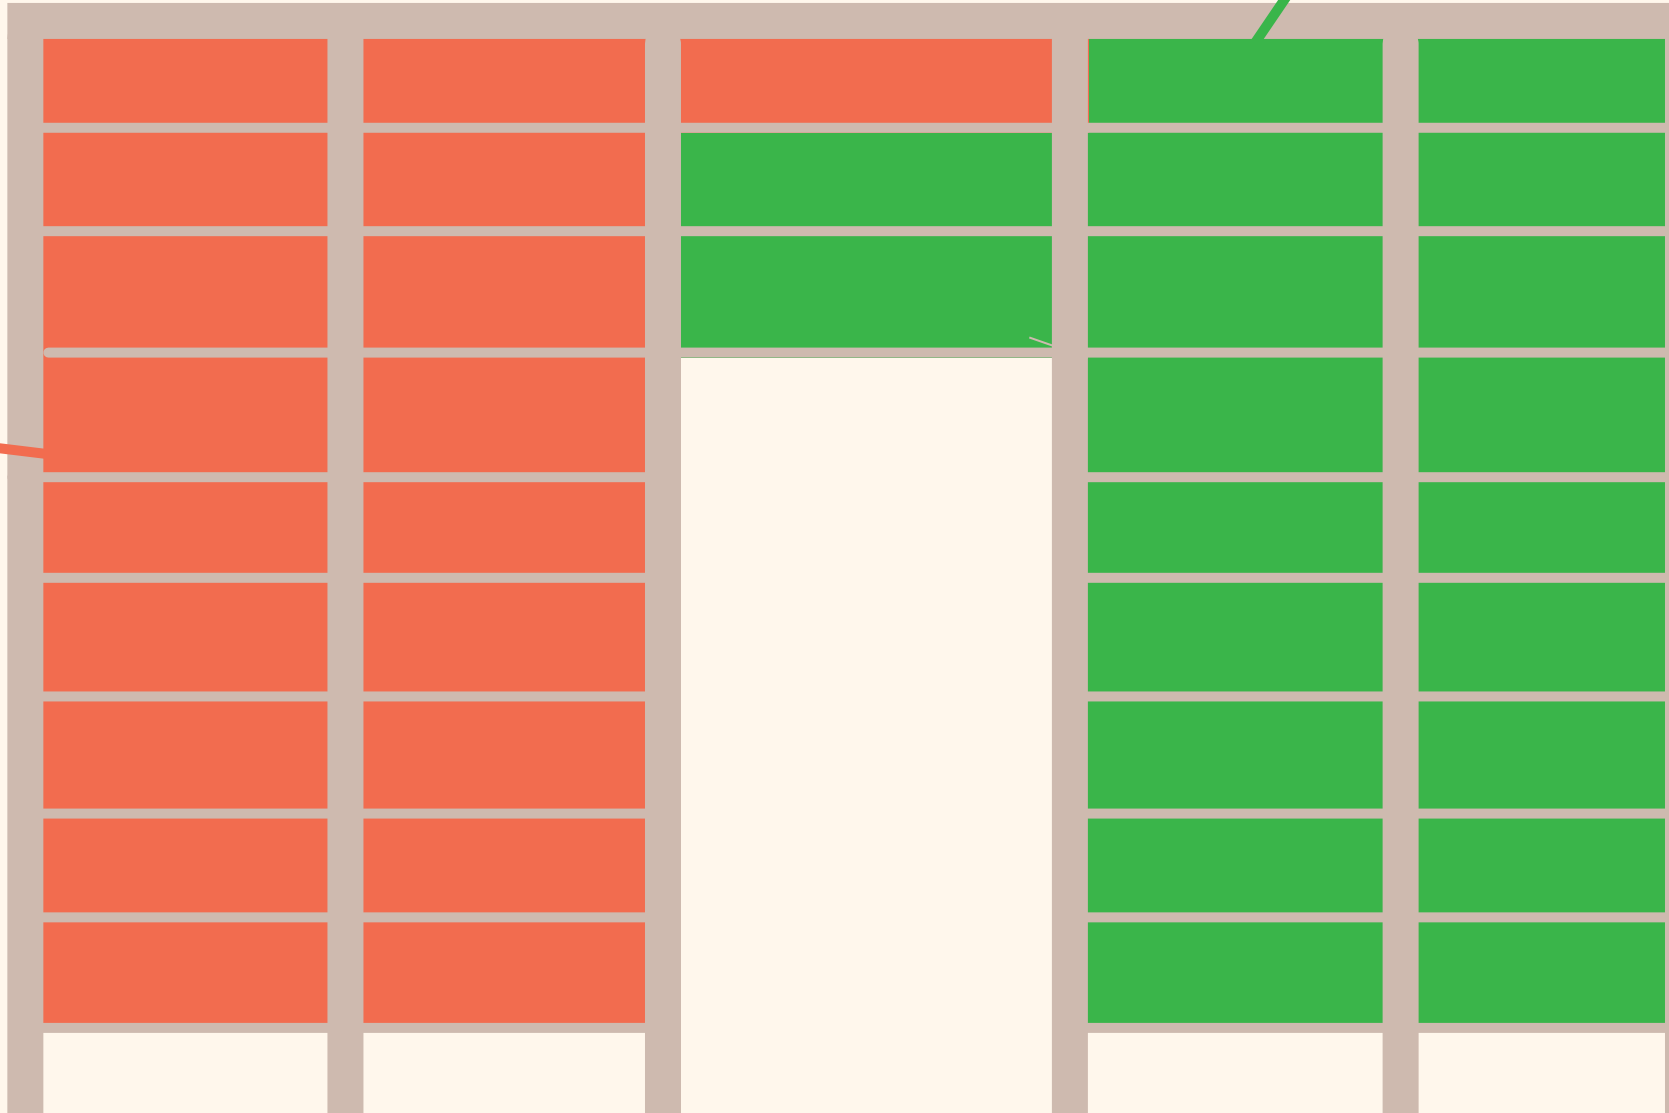

Philip Roth Personal Library

Shelf Key

Philip Roth Personal Library

CT, Kitchen

CT, Studio

CT, Bedroom

NY, Bedroom

NY, Living Room

WEST WALL

Philip Roth Personal Library

CT, Den

CT, Living Room

EAST WALL

Philip Roth Personal Library

■ CT, Den

■ CT, Library Room

SOUTH WALL

Philip Roth Personal Library

CT, Library Room

CT, Library Room

REAR WALL

Philip Roth Personal Library

■ CT, Library Room

NORTH CASE